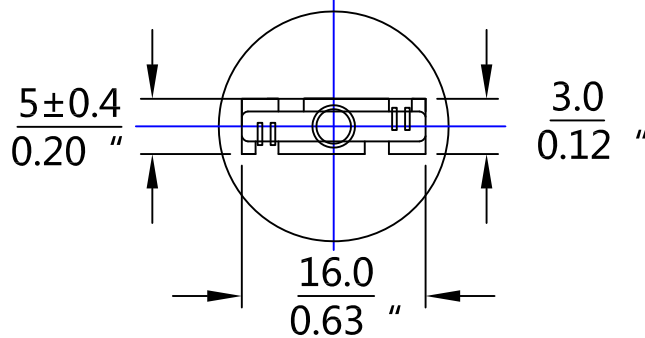

T-6 1/2 (ECE T-20)
BULB SHAPE
Natural Amber Glass

0° VIEW

90° VIEW

BASE BOTTOM VIEW

all dimensions in mm

Turn signal

Part no.:HMT2007NA

WY21W T20 12V21W Nature Amber

Cap: Wx3X16d

FILAMENT TYPE: C-6

ECE R37: none

DOT: none

Made in Taiwan

Photometric values

Test voltage	13,5V DC
Current	1,85 A ±6%
POWER	25,0W±6%
Luminous flux	280,0 lm ±20%

Reliability

Life test voltage	13.5V DC
Life : Average	300 h